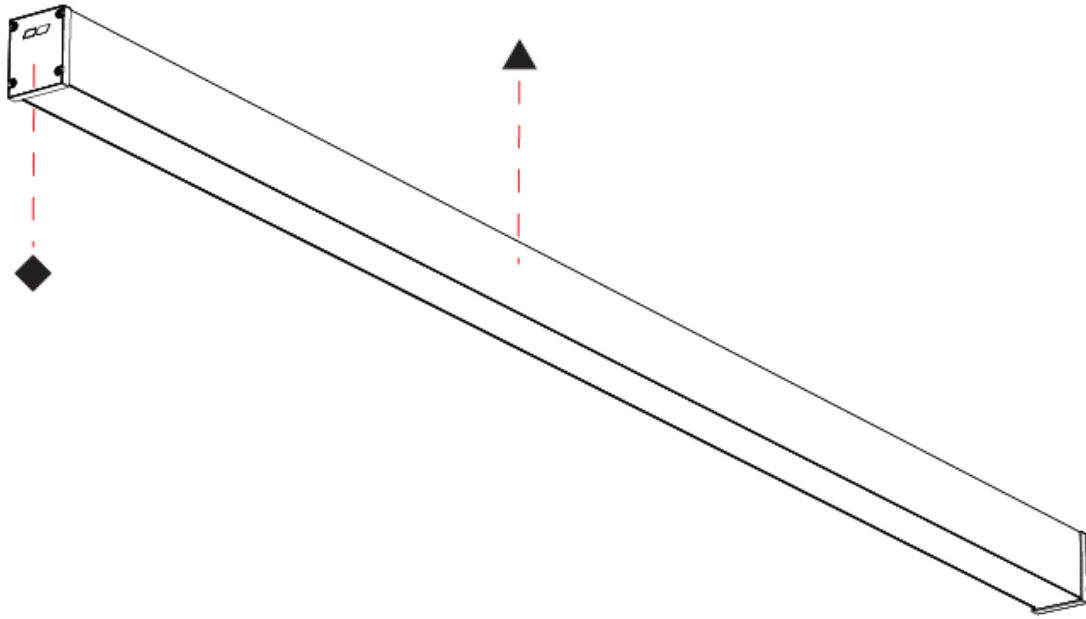

SLIDER STRAIGHT IP54 SURFACE

A3D395-

PROJECT

TYPE

SPECIFIER

QUANTITY

DATE

SLIDER STRAIGHT IP54 COLOR FINISH CHART