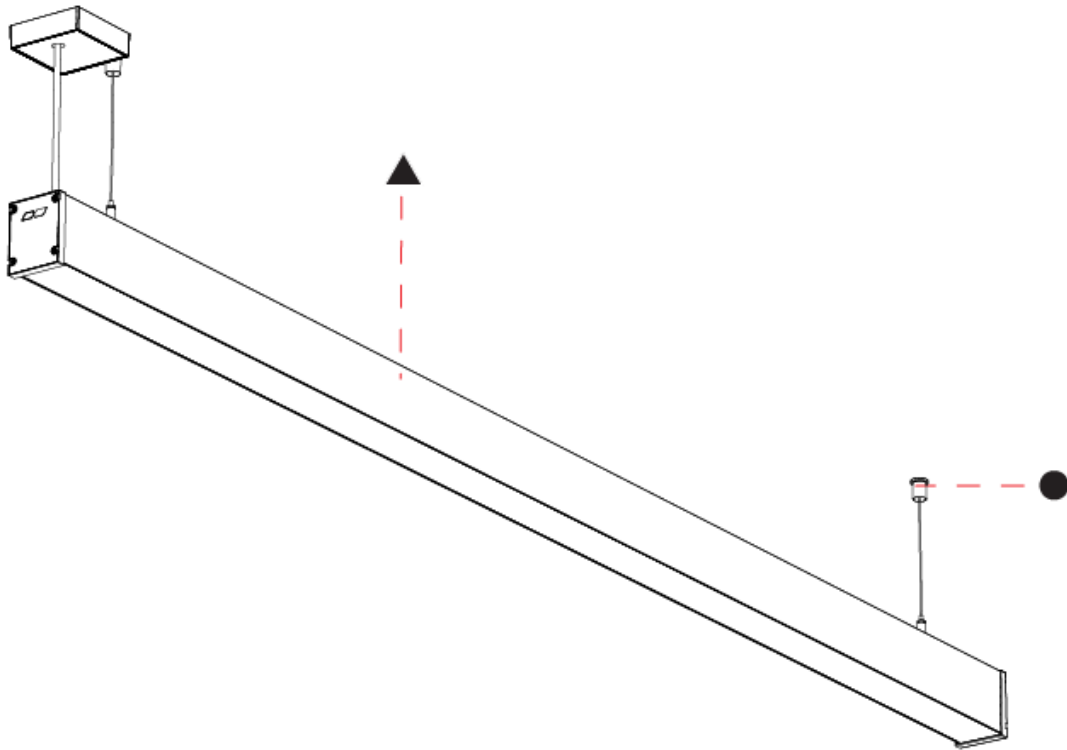

SLIDER STRAIGHT IP54 SUSPENSION

A300935-

PROJECT	_____
TYPE	_____
SPECIFIER	_____
QUANTITY	_____
DATE	_____

A