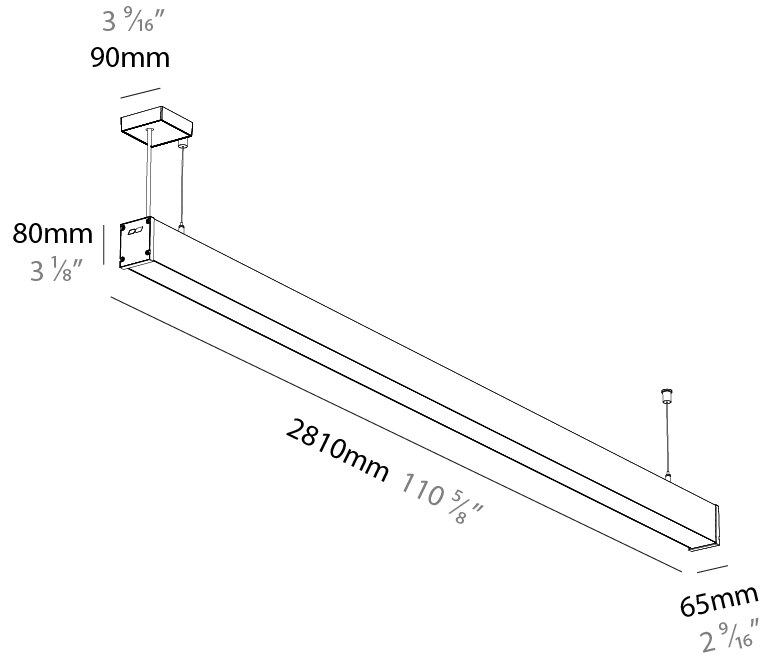

GENERAL

Series: Slider Straight IP54
Partner: Prolicht
Division: Architectural
Installation: Suspension
Product Type: Linear Profiles
Mounting Location: Ceiling
Light Distribution: Direct

PHYSICAL

Shape: Rectangle
Length (mm): 2810
Length (in): 110 ⁵/₈
Width (mm): 65
Width (in): 2 ⁹/₁₆
Height (mm): 80
Height (in): 3 ¹/₈
Weight (kg): 4.100

Diffuser: Diffuser - Opal, Micro-prism, Clear Micro-prism, Glare Control, Wallwasher Right, Wallwasher Left, Wallwash Double Asymmetric

Fixture Finish: SSR / BKV / CWI / CRY / HAB / UFT / ITA / RUA / FTG / MYG / LOD / PUS / FRO / FUP / KIA / POP / BLS / SPG / MEY / GOH / CHC / COM / ABZ / JAG / OBR / MOS / ROR

Fixture Material: Aluminum Die Cast
Cable Details: 2,000mm/78 3/4" or 6,000mm/236 1/4" Transparent Cable

ELECTRICAL

Lamp Type: LED (Zhaga Standard)
Input Wattage (W): 60
Total Output Wattage (W): 54.5
Dimming: Non-Dimmable
Driver Included: No
Driver Location: Remote
Driver Class: Class 2
Input Voltage (V): 120
Upon Request: DALI Dimming, MATTER Dimming

LED

Color Temperature (°K): 2700 / 3000 / 3500 / 4000
Max. Delivered Lumen (lm): 6195 - 8613
Nominal Lumen (lm): 9560 - 9980
CRI: >90 CRI
Lamp Life (hrs): 50000

OPTICAL

RATINGS AND CERTIFICATIONS

Certified By: Certified for North American Standards
IP rating: IP54