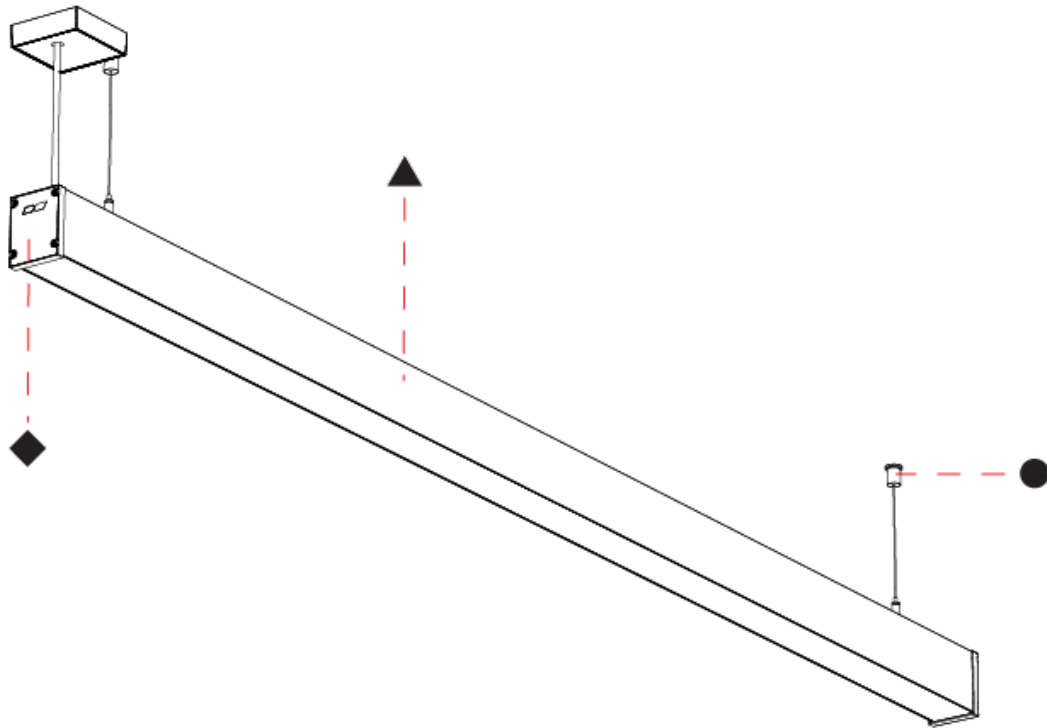

SLIDER STRAIGHT IP54 SUSPENSION

A300937-

PROJECT	_____
TYPE	_____
SPECIFIER	_____
QUANTITY	_____
DATE	_____

A