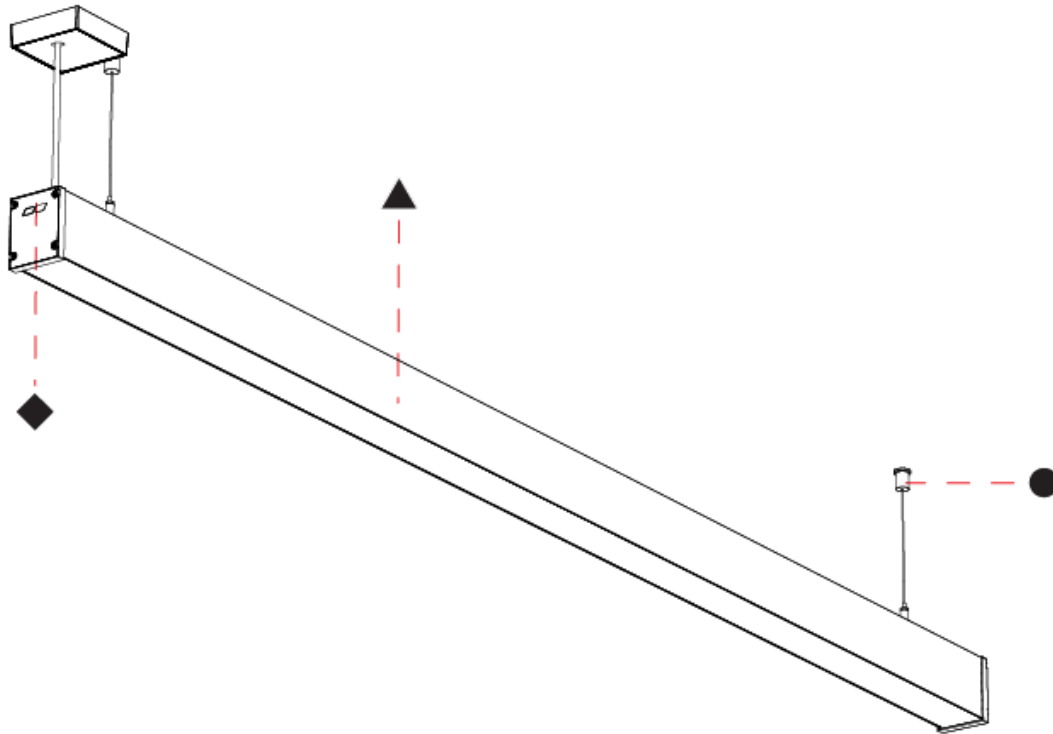

SLIDER STRAIGHT IP54 SUSPENSION

A300939-

PROJECT	_____
TYPE	_____
SPECIFIER	_____
QUANTITY	_____
DATE	_____

A