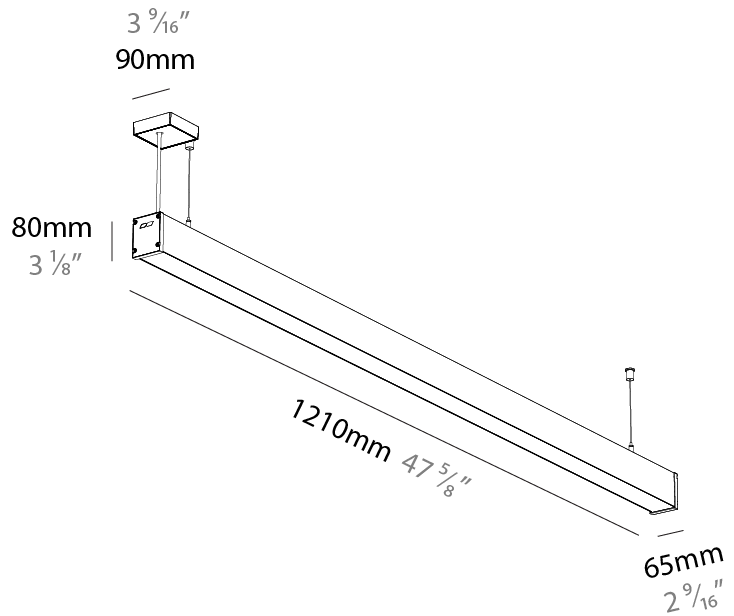

GENERAL

Series: Slider Straight IP54
Partner: Prolicht
Division: Architectural
Installation: Suspension
Product Type: Linear Profiles
Mounting Location: Ceiling
Light Distribution: Direct

PHYSICAL

Shape: Rectangle
Length (mm): 1210
Length (in): 47 ⁵/₈
Width (mm): 65
Width (in): 2 ⁹/₁₆
Height (mm): 80
Height (in): 3 ¹/₈
Weight (kg): 2.200

Diffuser: Diffuser - Opal, Micro-prism, Clear Micro-prism , Glare Control, Wallwasher Right, Wallwasher Left, Wallwash Double Asymmetric

Fixture Finish: SSR / BKV / CWI / CRY / HAB / UFT / ITA / RUA / FTG / MYG / LOD / PUS / FRO / FUP / KIA / POP / BLS / SPG / MEY / GOH / CHC / COM / ABZ / JAG / OBR / MOS / ROR

Fixture Material: Aluminum Die Cast
Cable Details: 2,000mm/78 3/4" or 6,000mm/236 1/4" Transparent Cable

ELECTRICAL

Lamp Type: LED (Zhaga Standard)
Input Wattage (W): 26
Total Output Wattage (W): 23.7
Dimming: Non-Dimmable
Driver Included: No
Driver Location: Remote
Driver Type: Constant Current - Universal
Driver Class: Class 2
Input Voltage (V): 120
Constant Current (MA): 300mA
Upon Request: DALI Dimming, MATTER Dimming

LED

Color Temperature (°K): 2700 / 3000 / 3500 / 4000
Max. Delivered Lumen (lm): 2657 - 3694
Nominal Lumen (lm): 4100 - 4280
CRI: >90 CRI
Lamp Life (hrs): 50000

OPTICAL

RATINGS AND CERTIFICATIONS

Certified By: Certified for North American Standards
IP rating: IP54