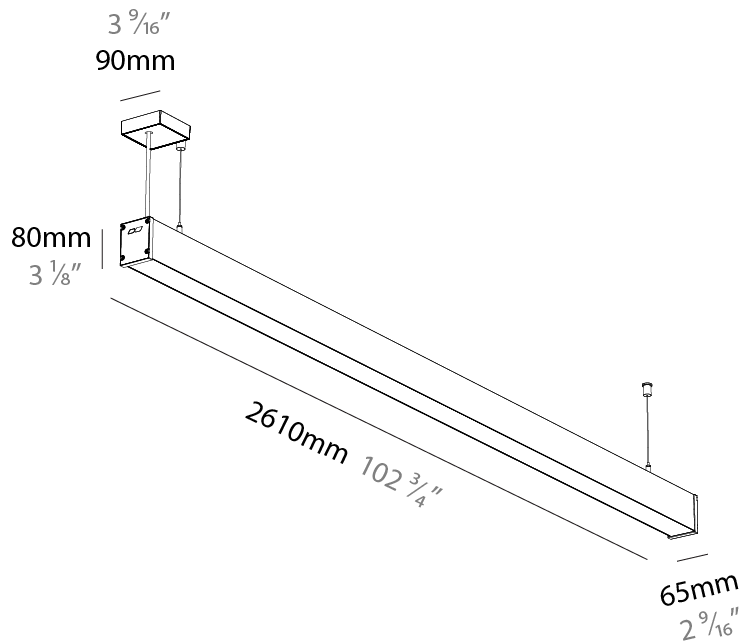

GENERAL

Series: Slider Straight IP54
Partner: Prolicht
Division: Architectural
Installation: Suspension
Product Type: Linear Profiles
Mounting Location: Ceiling
Light Distribution: Direct

PHYSICAL

Shape: Rectangle
Length (mm): 2610
Length (in): 102 ³/₄
Width (mm): 65
Width (in): 2 ⁹/₁₆
Height (mm): 80
Height (in): 3 ¹/₈
Weight (kg): 4.100

Diffuser: Diffuser - Opal, Micro-prism, Clear Micro-prism , Glare Control, Wallwasher Right, Wallwasher Left, Wallwash Double Asymmetric

Fixture Finish: SSR / BKV / CWI / CRY / HAB / UFT / ITA / RUA / FTG / MYG / LOD / PUS / FRO / FUP / KIA / POP / BLS / SPG / MEY / GOH / CHC / COM / ABZ / JAG / OBR / MOS / ROR

Fixture Material: Aluminum Die Cast
Cable Details: 2,000mm/78 3/4" or 6,000mm/236 1/4" Transparent Cable

ELECTRICAL

Lamp Type: LED (Zhaga Standard)
Input Wattage (W): 56
Total Output Wattage (W): 54.9
Dimming: Non-Dimmable
Driver Included: No
Driver Location: Remote
Driver Class: Class 2
Input Voltage (V): 120
Upon Request: DALI Dimming, MATTER Dimming

LED

Color Temperature (°K): 2700 / 3000 / 3500 / 4000
Max. Delivered Lumen (lm): 5754 - 8000
Nominal Lumen (lm): 8880 - 9270
CRI: >90 CRI
Lamp Life (hrs): 50000

OPTICAL

RATINGS AND CERTIFICATIONS

Certified By: Certified for North American Standards
IP rating: IP54