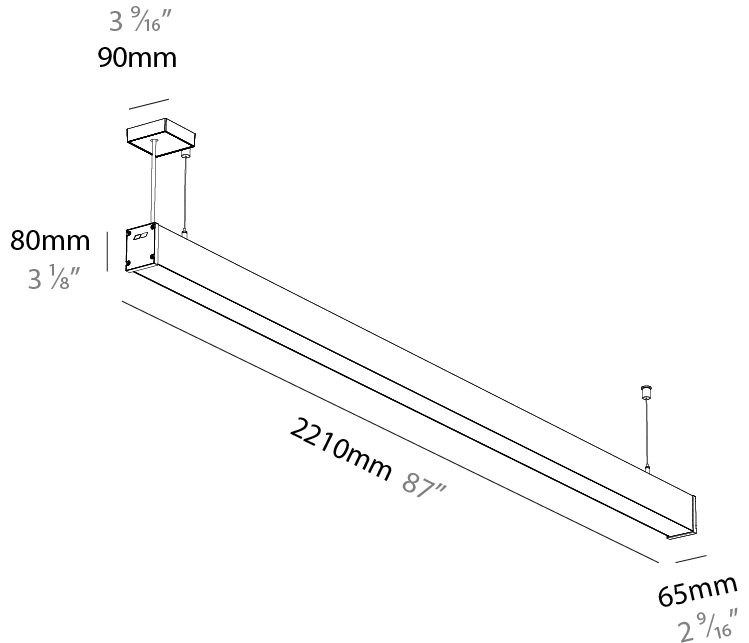

GENERAL

Series: Slider Straight IP54
Partner: Prolicht
Division: Architectural
Installation: Suspension
Product Type: Linear Profiles
Mounting Location: Ceiling
Light Distribution: Direct

PHYSICAL

Shape: Rectangle
Length (mm): 2210
Length (in): 87
Width (mm): 65
Width (in): 2 ⁹/₁₆
Height (mm): 80
Height (in): 3 ¹/₈
Weight (kg): 4.100

Diffuser: [Diffuser - Opal](#), [Micro-prism](#), [Clear Micro-prism](#), [Glare Control](#), [Wallwasher Right](#), [Wallwasher Left](#), [Wallwash Double Asymmetric](#)

Fixture Finish: [SSR](#) / [BKV](#) / [CWI](#) / [CRY](#) / [HAB](#) / [UFT](#) / [ITA](#) / [RUA](#) / [FTG](#) / [MYG](#) / [LOD](#) / [PUS](#) / [FRO](#) / [FUP](#) / [KIA](#) / [POP](#) / [BLS](#) / [SPG](#) / [MEY](#) / [GOH](#) / [CHC](#) / [COM](#) / [ABZ](#) / [JAG](#) / [OBR](#) / [MOS](#) / [ROR](#)

Fixture Material: Aluminum Die Cast
Cable Details: [2,000mm/78 3/4"](#) or [6,000mm/236 1/4"](#) Transparent Cable

ELECTRICAL

Lamp Type: LED (Zhaga Standard)
Input Wattage (W): 47
Total Output Wattage (W): 42.7
Dimming: [Non-Dimmable](#)
Driver Included: No
Driver Location: Remote
Driver Class: Class 2
Input Voltage (V): 120
Upon Request: [DALI Dimming](#), [MATTER Dimming](#)

LED

Color Temperature (°K): [2700](#) / [3000](#) / [3500](#) / [4000](#)
Max. Delivered Lumen (lm): 4866 - 6766
Nominal Lumen (lm): 7510-7840
CRI: >90 CRI
Lamp Life (hrs): 50000

OPTICAL

RATINGS AND CERTIFICATIONS

Certified By: Certified for North American Standards
IP rating: IP54